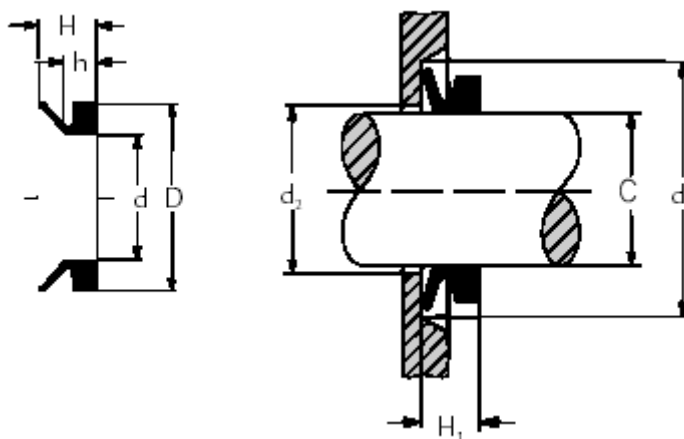

Article number: 17950375

Description: KLEE V-ring VA 50-375 NBR 60

Measures

C = 365-390

d = 337

D = 367.0

d1 = C+45

d2 = C+10

h = 14.3

H = 25.0

H1 = 20 +/- 4